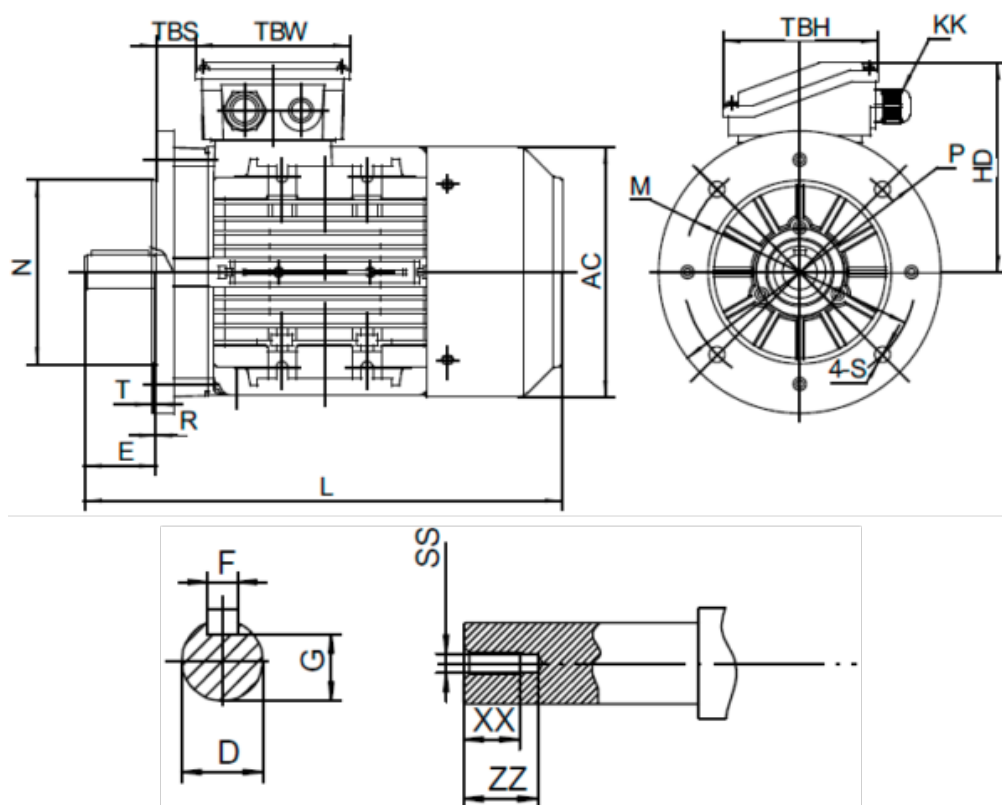

Data Sheet

Article number: 25160003741440

Description: Kleedrive T2A 712-4 0.37kw 1400 rpm UL/CSA
3x230/400V 50HZ IP55 B5 PTO

Measures

AA = 140	L = 245	TBH = 98
AC = Ø138	M = Ø130	TBS = 16
AD = 186	N = Ø110	TBW = 98
D = Ø14	P = Ø160	XX = 12
E = 30	R = 0	ZZ = 17
F = 5	S = Ø10	
G = 11	SS = M5	
HD = 115	T = 3.5	